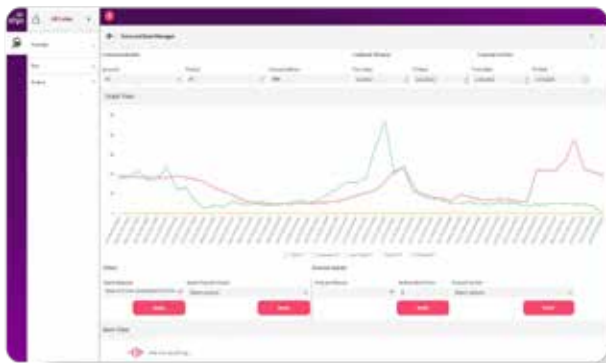

Algo Control Tower

Algo's Control Tower solution integrates supply chain data from multiple sources into a single, intuitive, interactive, and visually rich interface that enables everyone in the organization to always see the most up-to-date information—the single source of truth.

Insights Across Your Supply Chain

Unified, Cross-Functional Visibility

Monitor your inventory and demand across all channels and locations with the most up-to-date information at all times in a single place; eliminate the “versioning” of data caused by manual spreadsheets and use Algo ABI's single version of truth to focus your time and effort where it truly matters—making decisions.

Key Measure Callouts

Keep track of the most important aspects of your business at a glance in real time, monitor changes in performance, or compare budgets vs actuals.

Granular Data Views

Seamlessly move from high-level trends to their underlying causes to take action; Algo provides easy access to the most granular levels of your data through rich and intuitive visuals allowing users to rapidly explore and discover the top contributors for each challenge or opportunity.

Advanced Multilevel Filtering

View the precise cross-section of business information you need, with a wide range of filters and search criteria to slice and dice your supply chain at your fingertips.

Smart Workflow Integration