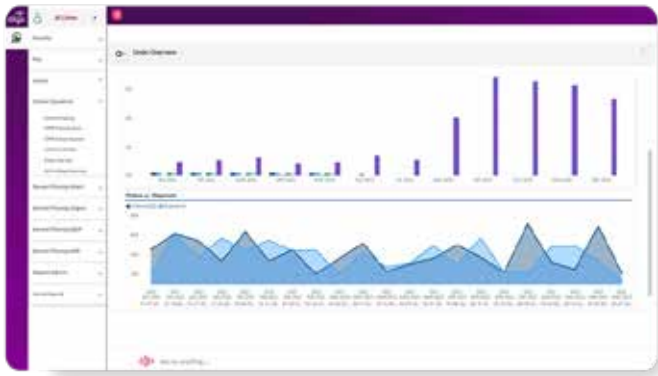

Algo Control Tower

Algo's Control Tower solution integrates supply chain data from multiple sources into a single, intuitive, interactive, and visually rich interface that enables everyone in the organization to always see the most up-to-date information—the single source of truth.

Insights Across Your Supply Chain

Unified, Cross-Functional Visibility

Monitor your inventory and demand across all channels and locations with the most up-to-date information at all times in a single place; eliminate the “versioning” of data caused by manual spreadsheets and use Algo ABI's single version of truth to focus your time and effort where it truly matters—making decisions.

Key Measure Callouts

Keep track of the most important aspects of your business at a glance in real time, monitor changes in performance, or compare budgets vs actuals.

Granular Data Views

Seamlessly move from high-level trends to their underlying causes to take action; Algo provides easy access to the most granular levels of your data through rich and intuitive visuals allowing users to rapidly explore and discover the top contributors for each challenge or opportunity.

Advanced Multilevel Filtering

View the precise cross-section of business information you need, with a wide range of filters and search criteria to slice and dice your supply chain at your fingertips.

Smart Workflow Integration